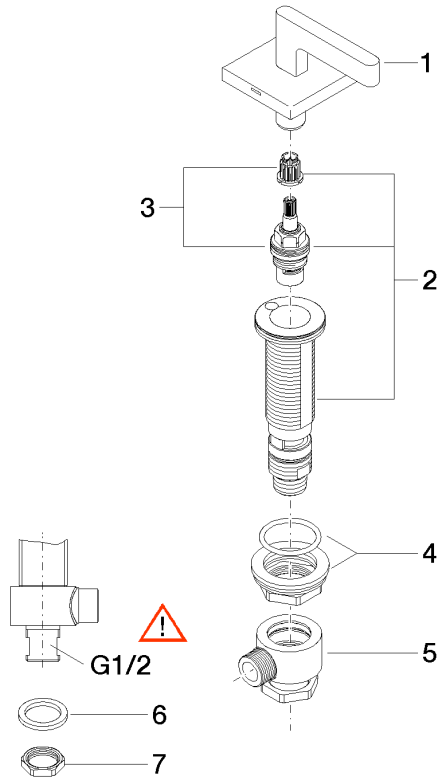

Deck valve anti-clockwise closing cold - Brushed Champagne (22kt Gold)

CL.1

20 000 716

- hole diameter 32 mm
- rosette 60 x 60 mm
- with cold marking

Fits: CL.1, CYO

	Brushed Champagne (22kt Gold)	20 000 716-46
	Chrome	20 000 716-00
	Brushed Platinum	20 000 716-06
	Dark Chrome	20 000 716-19
	Brushed Durabronze (23kt Gold)	20 000 716-28
	Champagne (22kt Gold)	20 000 716-47
	Brushed Dark Platinum	20 000 716-99

20 000 716

mm [inches]

Flow rate chart

20 000 716

Parts for other finishes can be found here: [Chrome](#)

**Spare parts list**

No.	Item Number	Name	Quantity used	Delivery time
1	90 20 70 057 01-46	handle ( cold )	1	30
2	04 17 11 058 32 90	side panel	1	2
3	90 90 03 132 00 90	top	1	2
4	04 23 10 032 78 90	fixing set	1	2
5	04 17 11 023 10 90	distributor	1	2
6	09 30 11 059 90	disc	1	2
7	09 23 10 012 90	nut	1	2