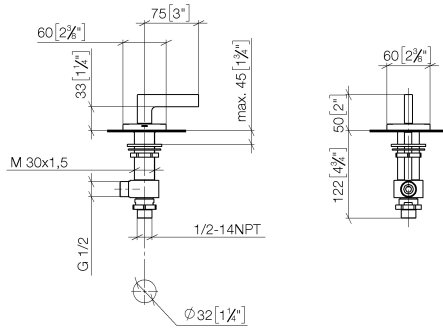

Deck valve anti-clockwise closing cold - Brushed Champagne (22kt Gold)

CL.1

20 000 716

- hole diameter 32 mm
- rosette 60 x 60 mm
- with cold marking

Fits: CL.1, CYO

	Brushed Champagne (22kt Gold)	20 000 716-46
	Chrome	20 000 716-00
	Brushed Platinum	20 000 716-06
	Dark Chrome	20 000 716-19
	Brushed Durabronze (23kt Gold)	20 000 716-28
	Champagne (22kt Gold)	20 000 716-47
	Brushed Dark Platinum	20 000 716-99

20 000 716

mm [inches]

Flow rate chart

20 000 716

Parts for other finishes can be found here: [Chrome](#)

**Spare parts list**

No.	Item Number	Name	Quantity used	Delivery time
1	90 20 70 057 01-46	handle ( cold )	1	30
2	04 17 11 058 32 90	side panel	1	2
3	90 90 03 132 00 90	top	1	2
4	04 23 10 032 78 90	fixing set	1	2
5	04 17 11 023 10 90	distributor	1	2
6	09 30 11 059 90	disc	1	2
7	09 23 10 012 90	nut	1	2