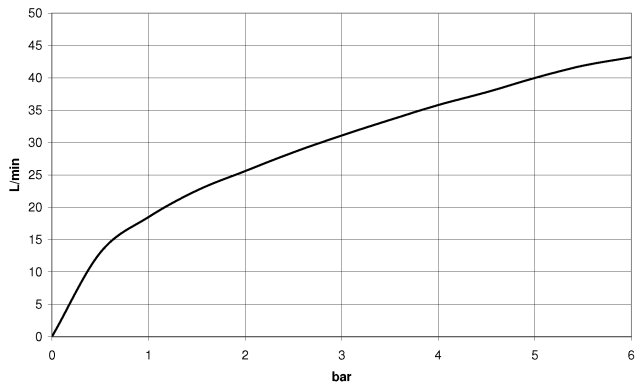

Deck valve anti-clockwise closing cold - Brushed Champagne (22kt Gold)

CL.1

20 000 716

- hole diameter 32 mm
- rosette 60 x 60 mm
- with cold marking

Fits: CL.1, CYO

	Brushed Champagne (22kt Gold)	20 000 716-46
	Chrome	20 000 716-00
	Brushed Platinum	20 000 716-06
	Dark Chrome	20 000 716-19
	Brushed Durabronze (23kt Gold)	20 000 716-28
	Champagne (22kt Gold)	20 000 716-47
	Brushed Dark Platinum	20 000 716-99

20 000 716

mm [inches]

Flow rate chart

20 000 716

Parts for other finishes can be found here: [Chrome](#)

**Spare parts list**

No.	Item Number	Name	Quantity used	Delivery time
1	90 20 70 057 01-46	handle ( cold )	1	30
2	04 17 11 058 32 90	side panel	1	2
3	90 90 03 132 00 90	top	1	2
4	04 23 10 032 78 90	fixing set	1	2
5	04 17 11 023 10 90	distributor	1	2
6	09 30 11 059 90	disc	1	2
7	09 23 10 012 90	nut	1	2